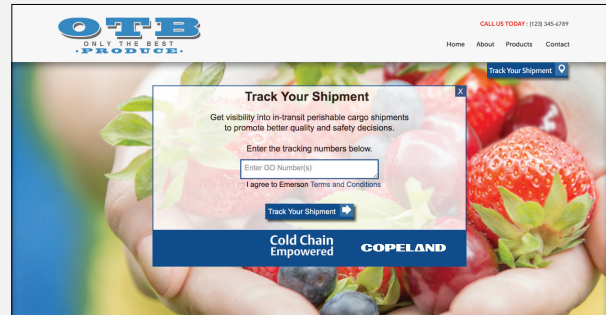

Track your shipment

Provide customers and employees direct access to track real-time critical shipments.

Designed with growers and producers in mind, the Track Your Shipment module provides quick and easy access to real-time in-transit, perishable shipment data. Our website widget can be easily embedded on the homepage of your website for easy customer access. Or, the widget can be placed on your internal intranet enabling employees to do quick order and quality tracking.

The interface allows users to simply input a GO Real-Time Tracker serial number to gain visibility to location and temperature data. Choose from five color options to customize the user experience to your website and brand standards.