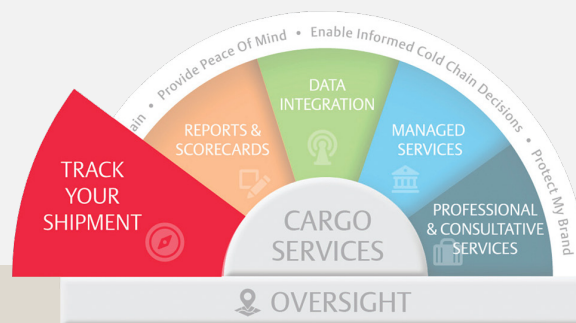

Track your shipment

Provide customers and employees direct access to track real-time critical shipments.

Designed with growers and producers in mind, the Track Your Shipment module provides quick and easy access to real-time in-transit, perishable shipment data. Our website widget can be easily embedded on the homepage of your website for easy customer access. Or, the widget can be placed on your internal intranet enabling employees to do quick order and quality tracking.

The interface allows users to simply input a GO Real-Time Tracker serial number to gain visibility to location and temperature data. Choose from five color options to customize the user experience to your website and brand standards.

Website Layout Example

Benefits

- No-cost and convenient method to track perishable shipments and obtain visibility to shipment and temperature data.
- Improve operational efficiency, enhance transparency, and promote food quality and safety.
- Match design to fit existing branding, customize the experience, and elevate your brand.